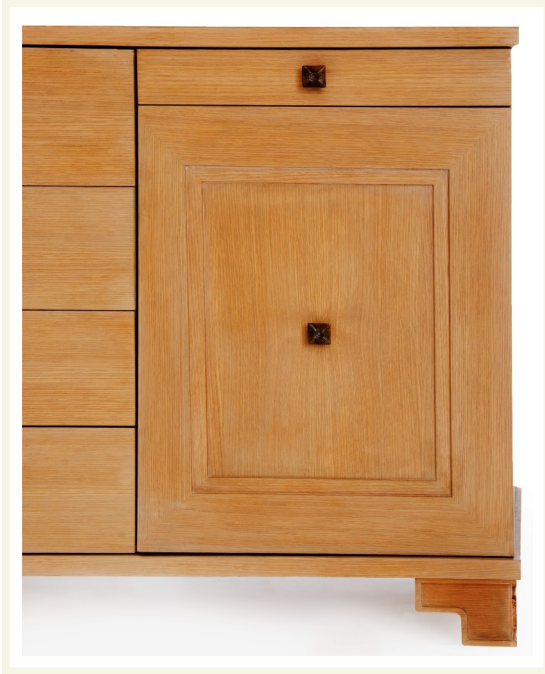

JOANNE DEPALMA
INCORPORATED

OAK CABINET
SPEC# CLOCCB001

JOANNE DEPALMA
INCORPORATED

Oak cabinet and or bar/cabinet with drawers and two cabinet doors with recessed panel fronts on shape paneled legs. Interchangeable choice of hardware.

- Available in FSC Certified Oak or Mahogany
- Wood finishes - see spec sheet
- Hardware options - see spec sheet
- Size: 23"D x 63"W x 31"H

OAK CABINET
SPEC# CLOCCB001

JOANNE DEPALMA
INCORPORATED

Hardware Options

The Case Line comes with your selection of our custom hand-carved hardware. All knobs options are available.

- Etruscan (ET)
- Arts & Crafts (AC)
- Eucalyptus (EU)
- Passage (PA)
- Portal (PO)
- Spirit (SP)